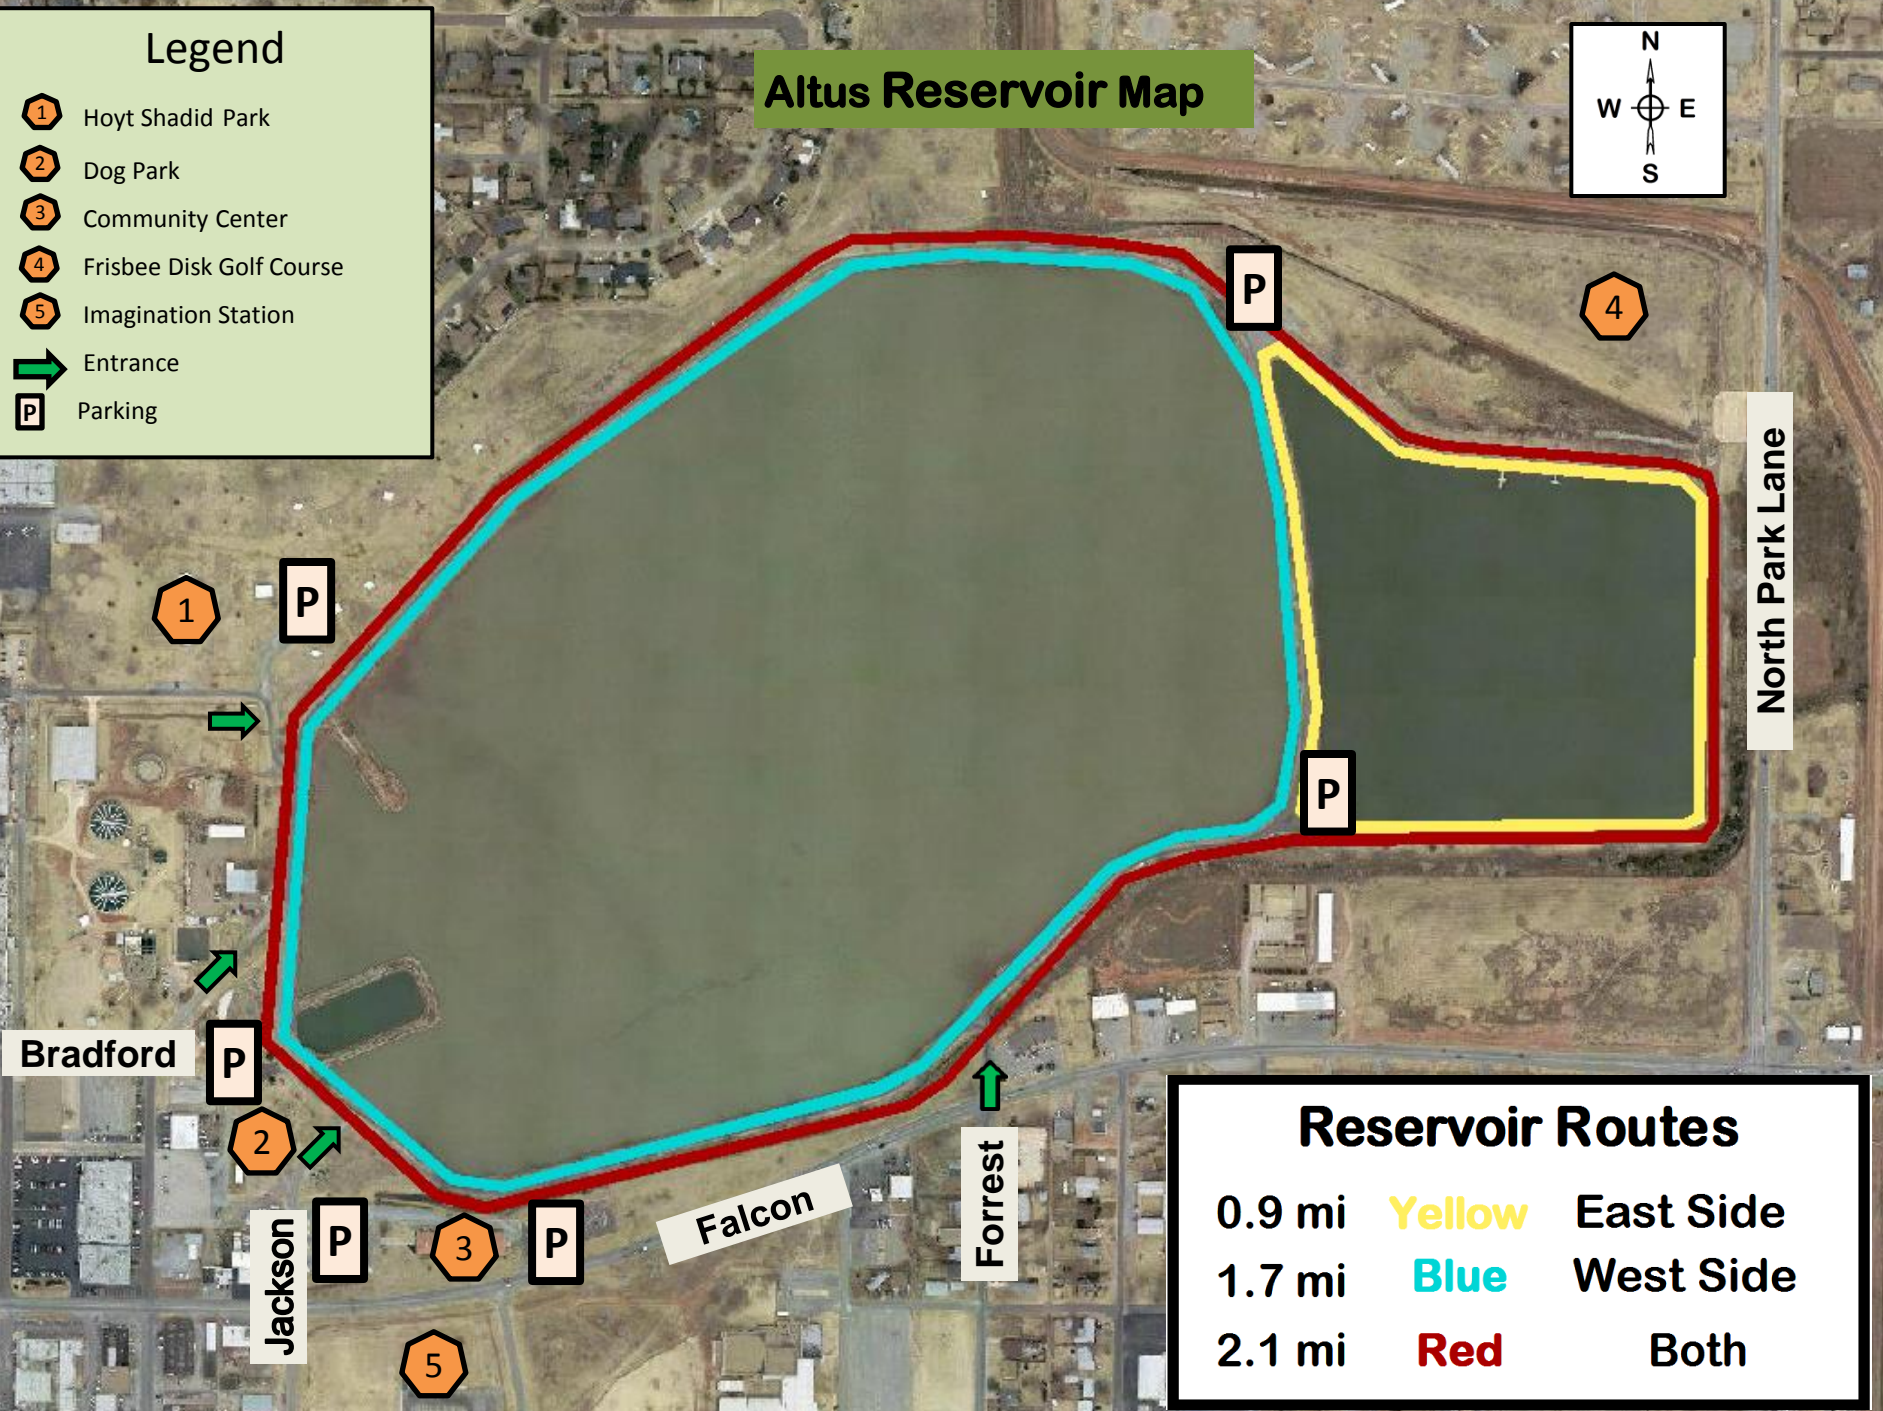

Legend

- 1 Hoyt Shadid Park
- 2 Dog Park
- 3 Community Center
- 4 Frisbee Disk Golf Course
- 5 Imagination Station
- Entrance
- P Parking

Altus Reservoir Map

Reservoir Routes

- 0.9 mi **Yellow** East Side
- 1.7 mi **Blue** West Side
- 2.1 mi **Red** Both