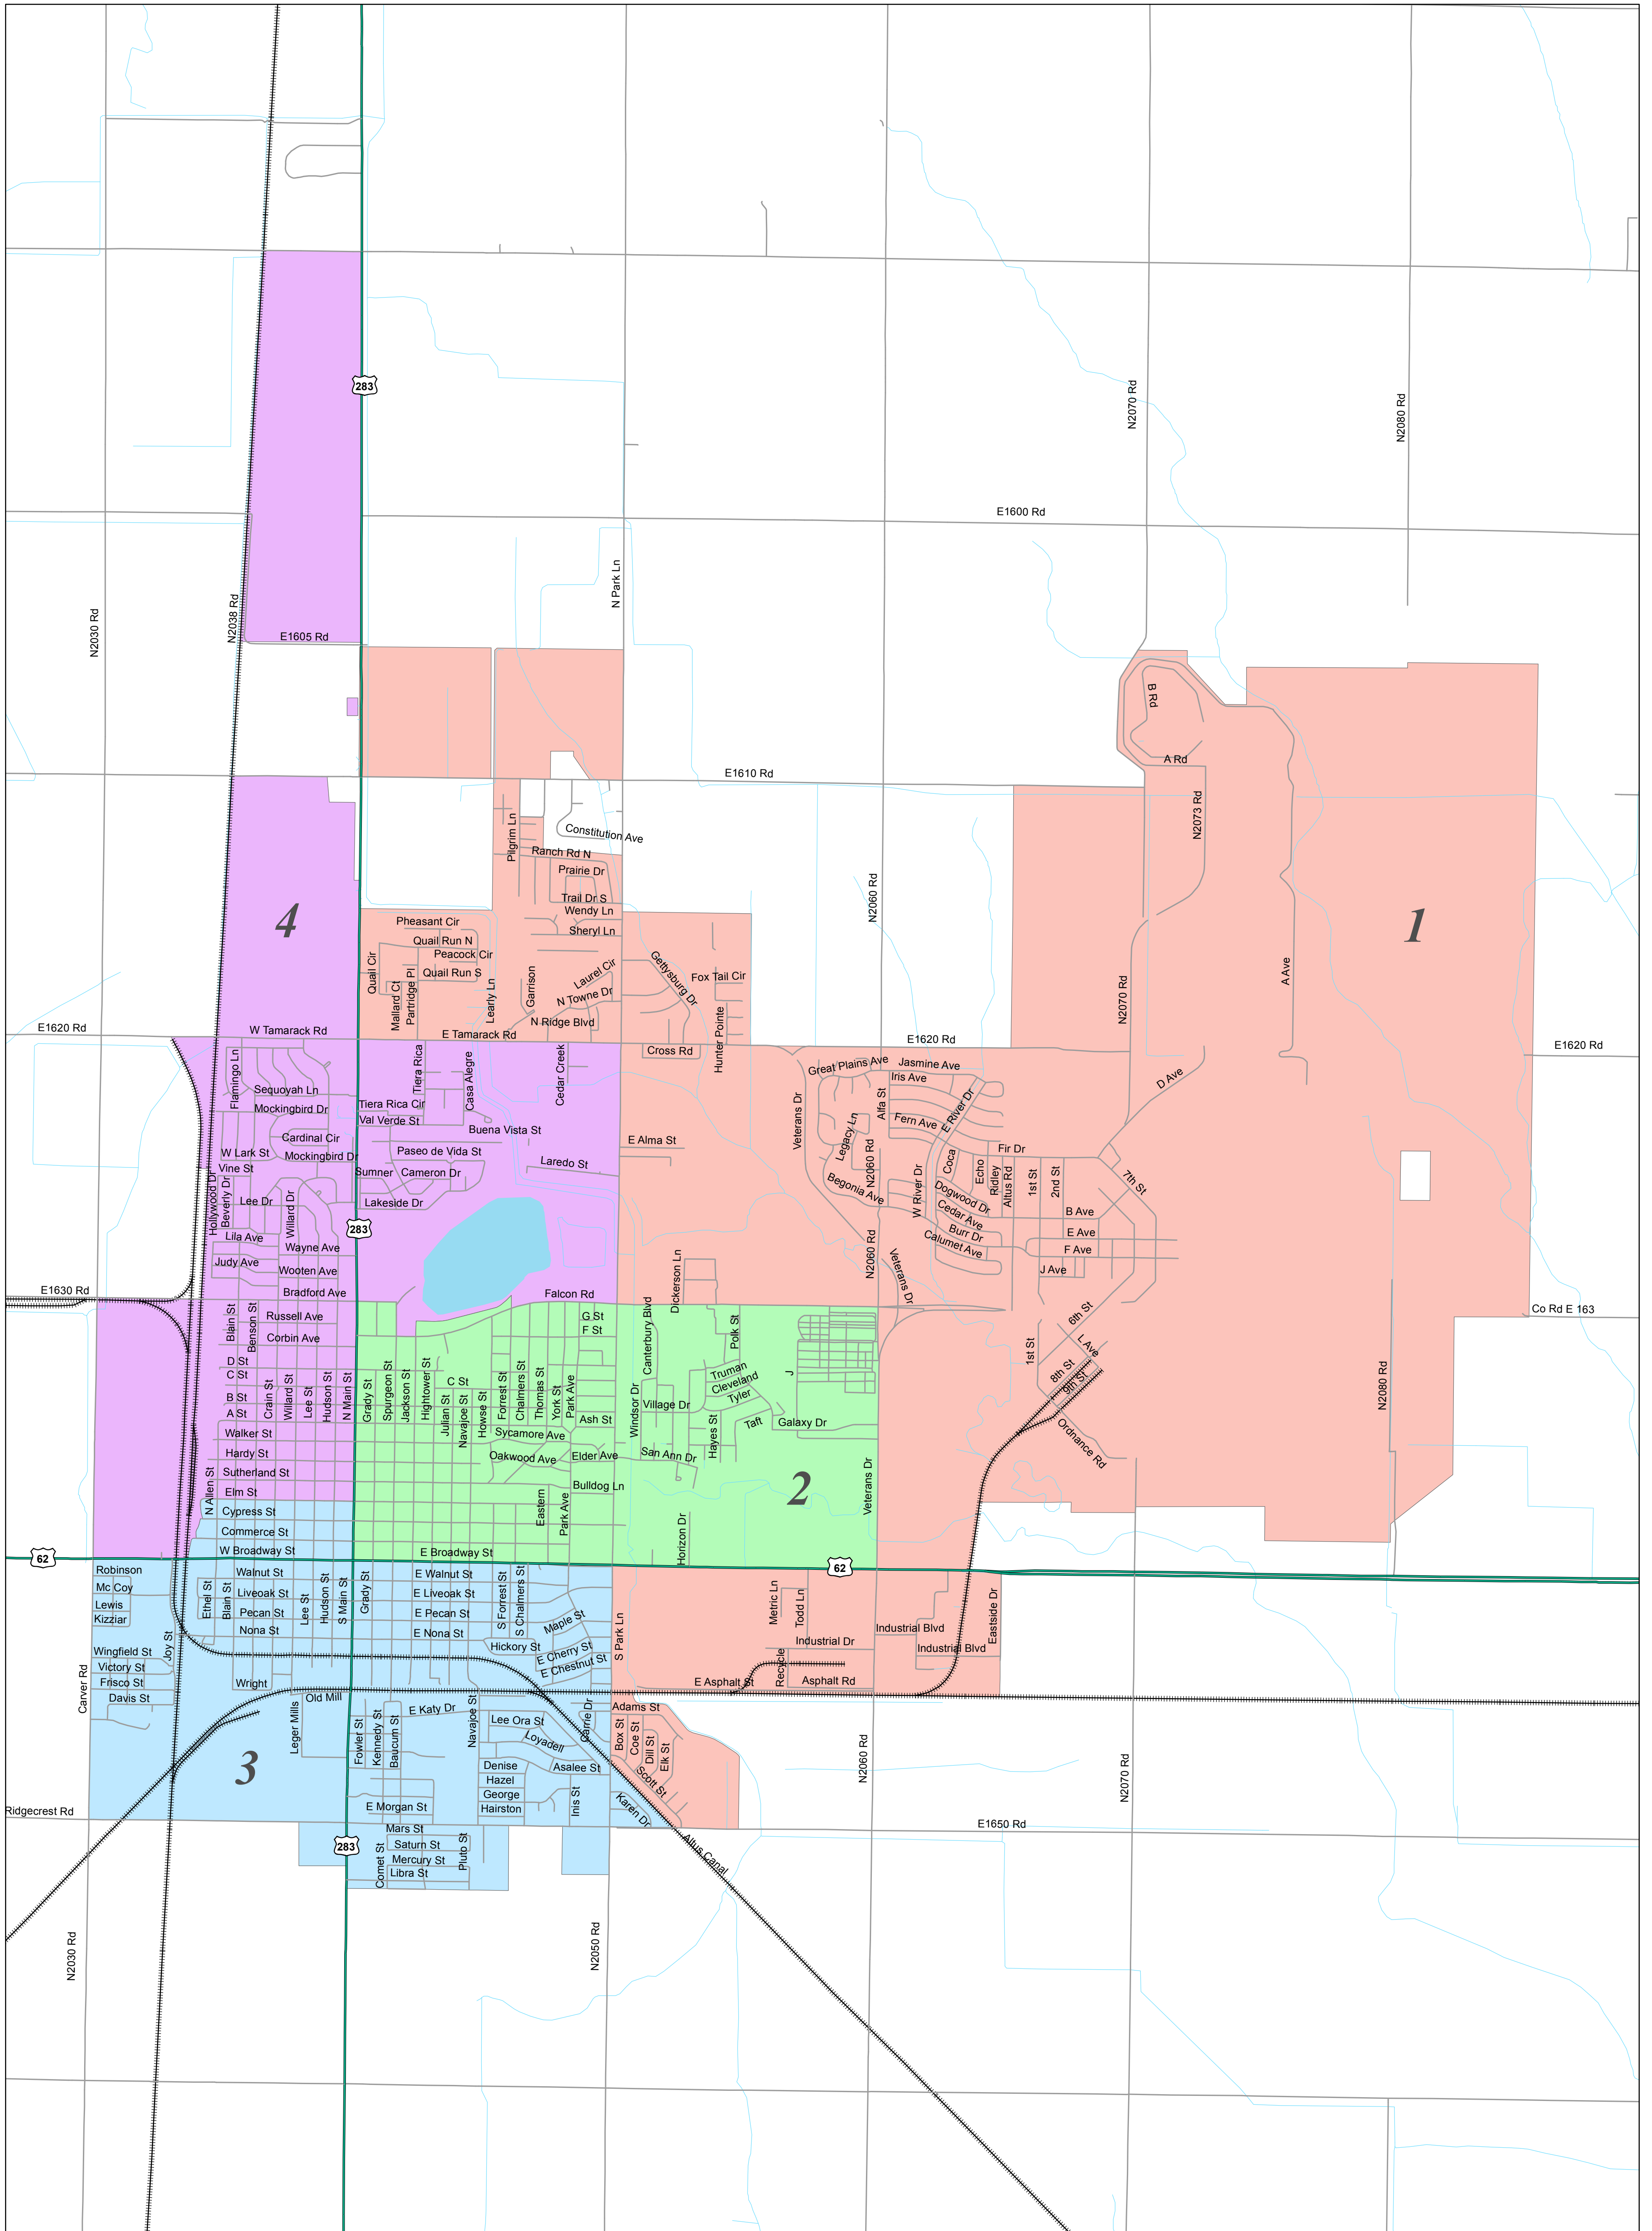

City Of Altus 2016 Ward Boundaries

Wards	Total 2010 Pop.
1	Ward 1 = 4,985
2	Ward 2 = 4,890
3	Ward 3 = 5,032
4	Ward 4 = 4,982